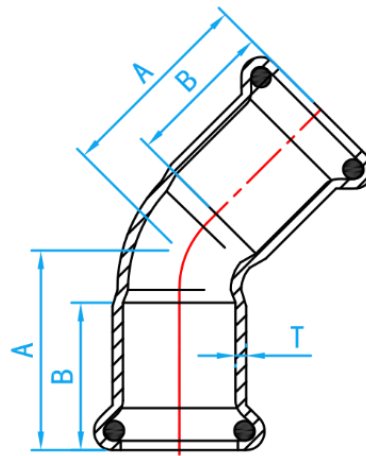

COPPER PRESS FIT FITTINGS (M PROFILE)

COMPLY WITH BSEN1254-2: 1998

45° ELBOW

CROSS SECTIONAL VIEW

DIMENSIONS

SKU	SIZE (mm)	A (mm)	B (mm)	T (mm)	WEIGHT (Kg)	PCS/CTN
PFNE45015	15	27.5	20	1.5	0.040	360
PFNE45020	22	32.0	21	1.5	0.063	120
PFNE45025	28	37.0	23	1.5	0.091	80
PFNE45035	35	43.5	26	1.5	0.134	52
PFNE45042	42	51.0	30	1.5	0.194	28
PFNE45050	54	62.0	35	1.5	0.287	18
PFNE45065	67	85.0	50.0	2.0	0.650	7
PFNE45080	76	91.0	50.0	2.0	0.884	6